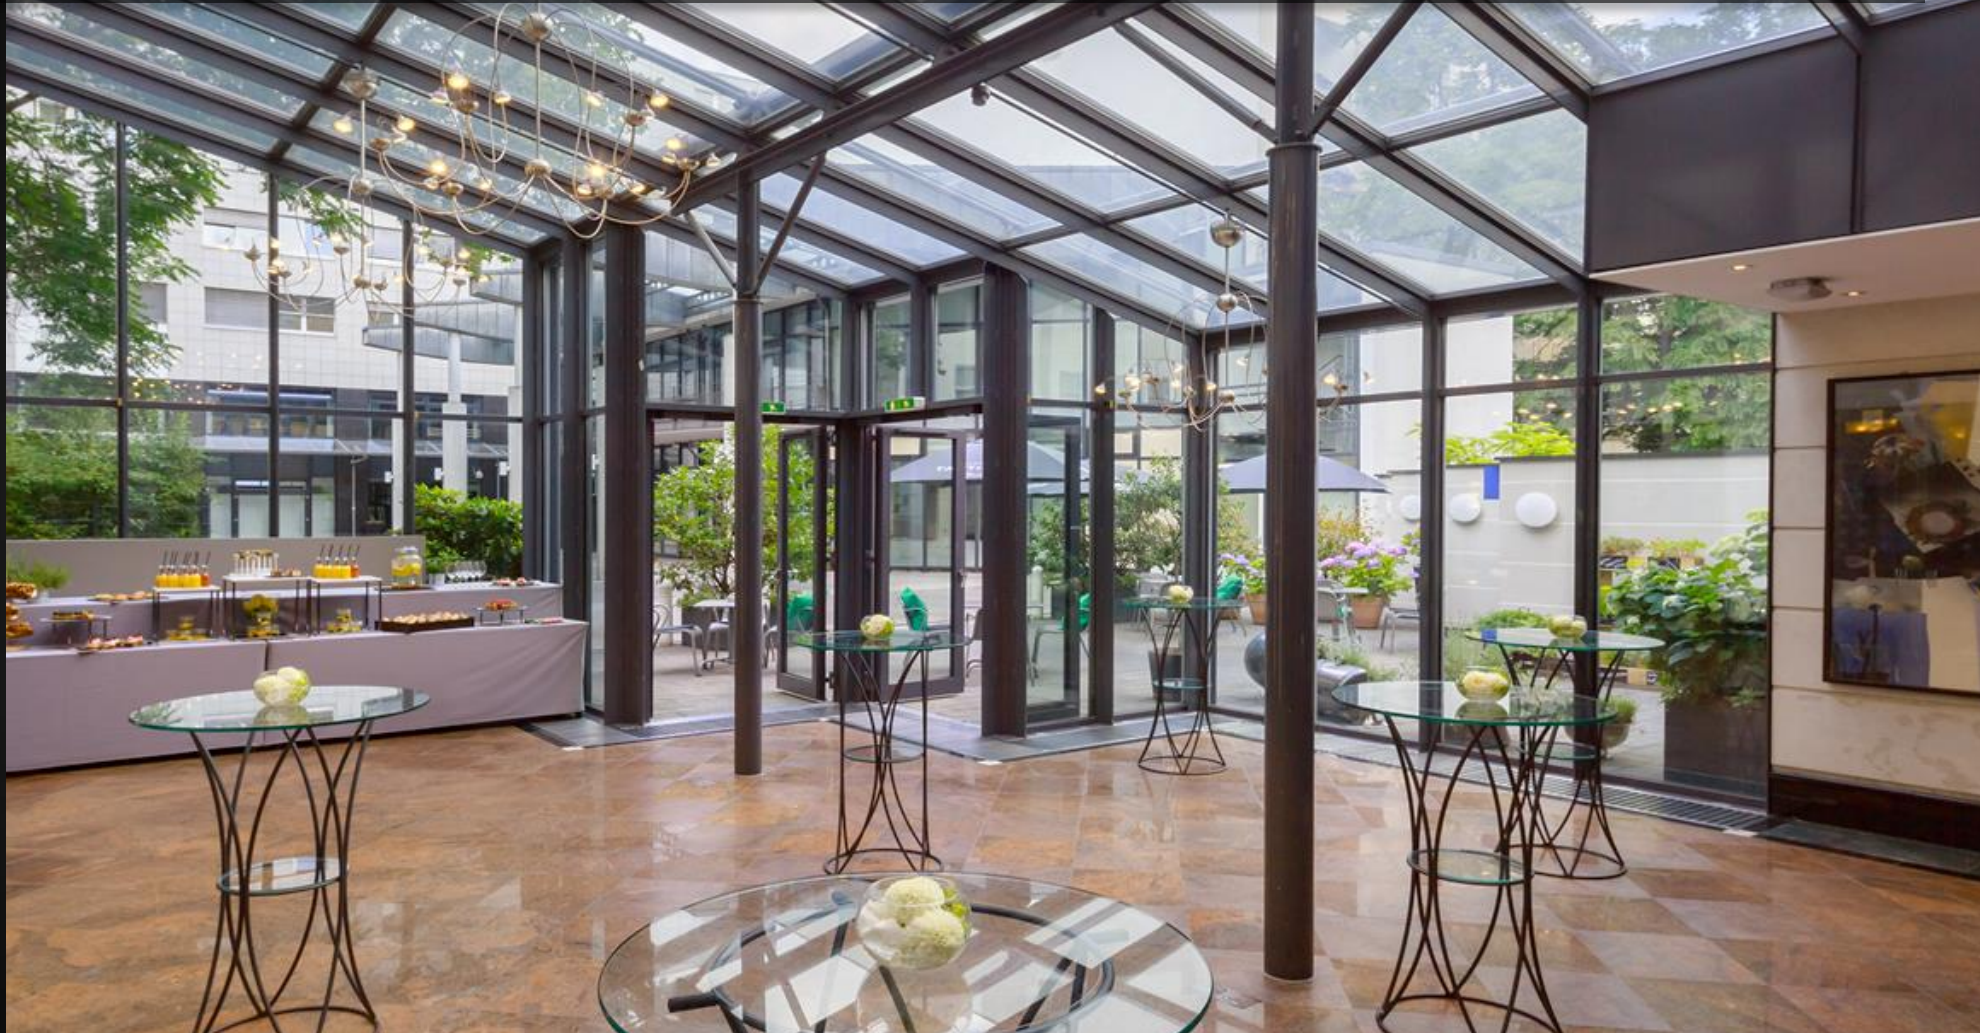

Gartensaal

**HOTEL BRISTOL
BERLIN**

noble wooden walls | versatile | warm shades | convenient atmosphere

Wintergarten

day light flooded | marvelous coffee break & lunch area | connecting quiet summer lounge

Schlosssaal

spacious | impressive ceiling height | Versailles style

Break Out Rooms

daylight flooded | latest technology | buffet area in the room

KPM Salon

**HOTEL BRISTOL
BERLIN**

**KÖNIGLICHE
PORZELLAN-MANUFAKTUR
BERLIN**

memorable | bright & friendly | view to pulsing Kurfürstendamm | private dining room

Coffee Break

A buffet table is set up with a white tablecloth and a dark blue runner. On the table, there are several food items: a basket of bread, a bowl of salad, a bowl of tomatoes, a bowl of asparagus, a bowl of purple grapes, a bowl of green salad, a bowl of orange juice, a bowl of green juice, and a bowl of nuts. In the background, there are people in business attire standing near a large window. The word "Lunch" is written in white text across the center of the image.