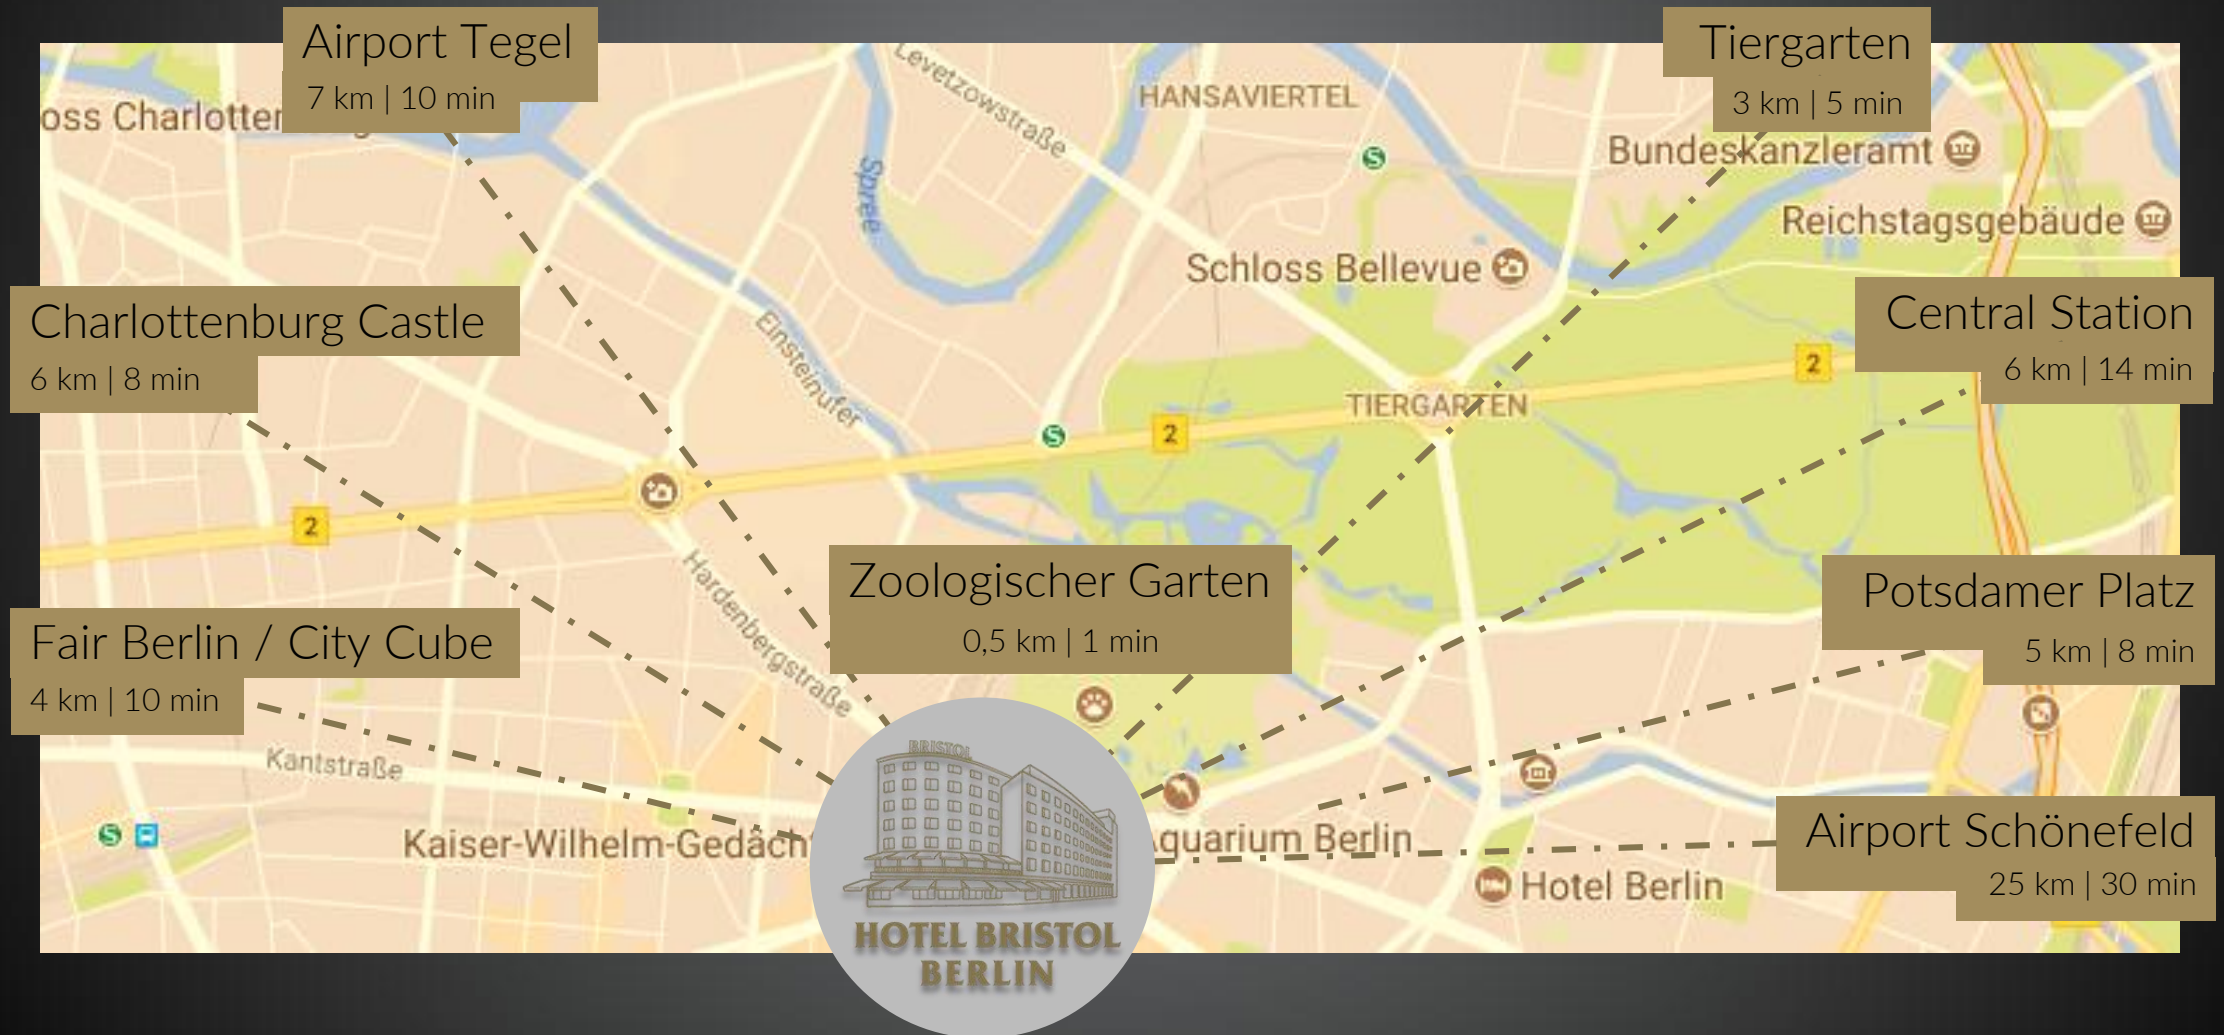

Discover all sites of Berlin

Location

SAVIGNYPLATZ

CITY PARK "TIERGARTEN"

BIKINI BERLIN & MEMORIAL CHURCH

ZOOLOGISCHER GARTEN

Culture & Entertainment

KURFUERSTENDAMM