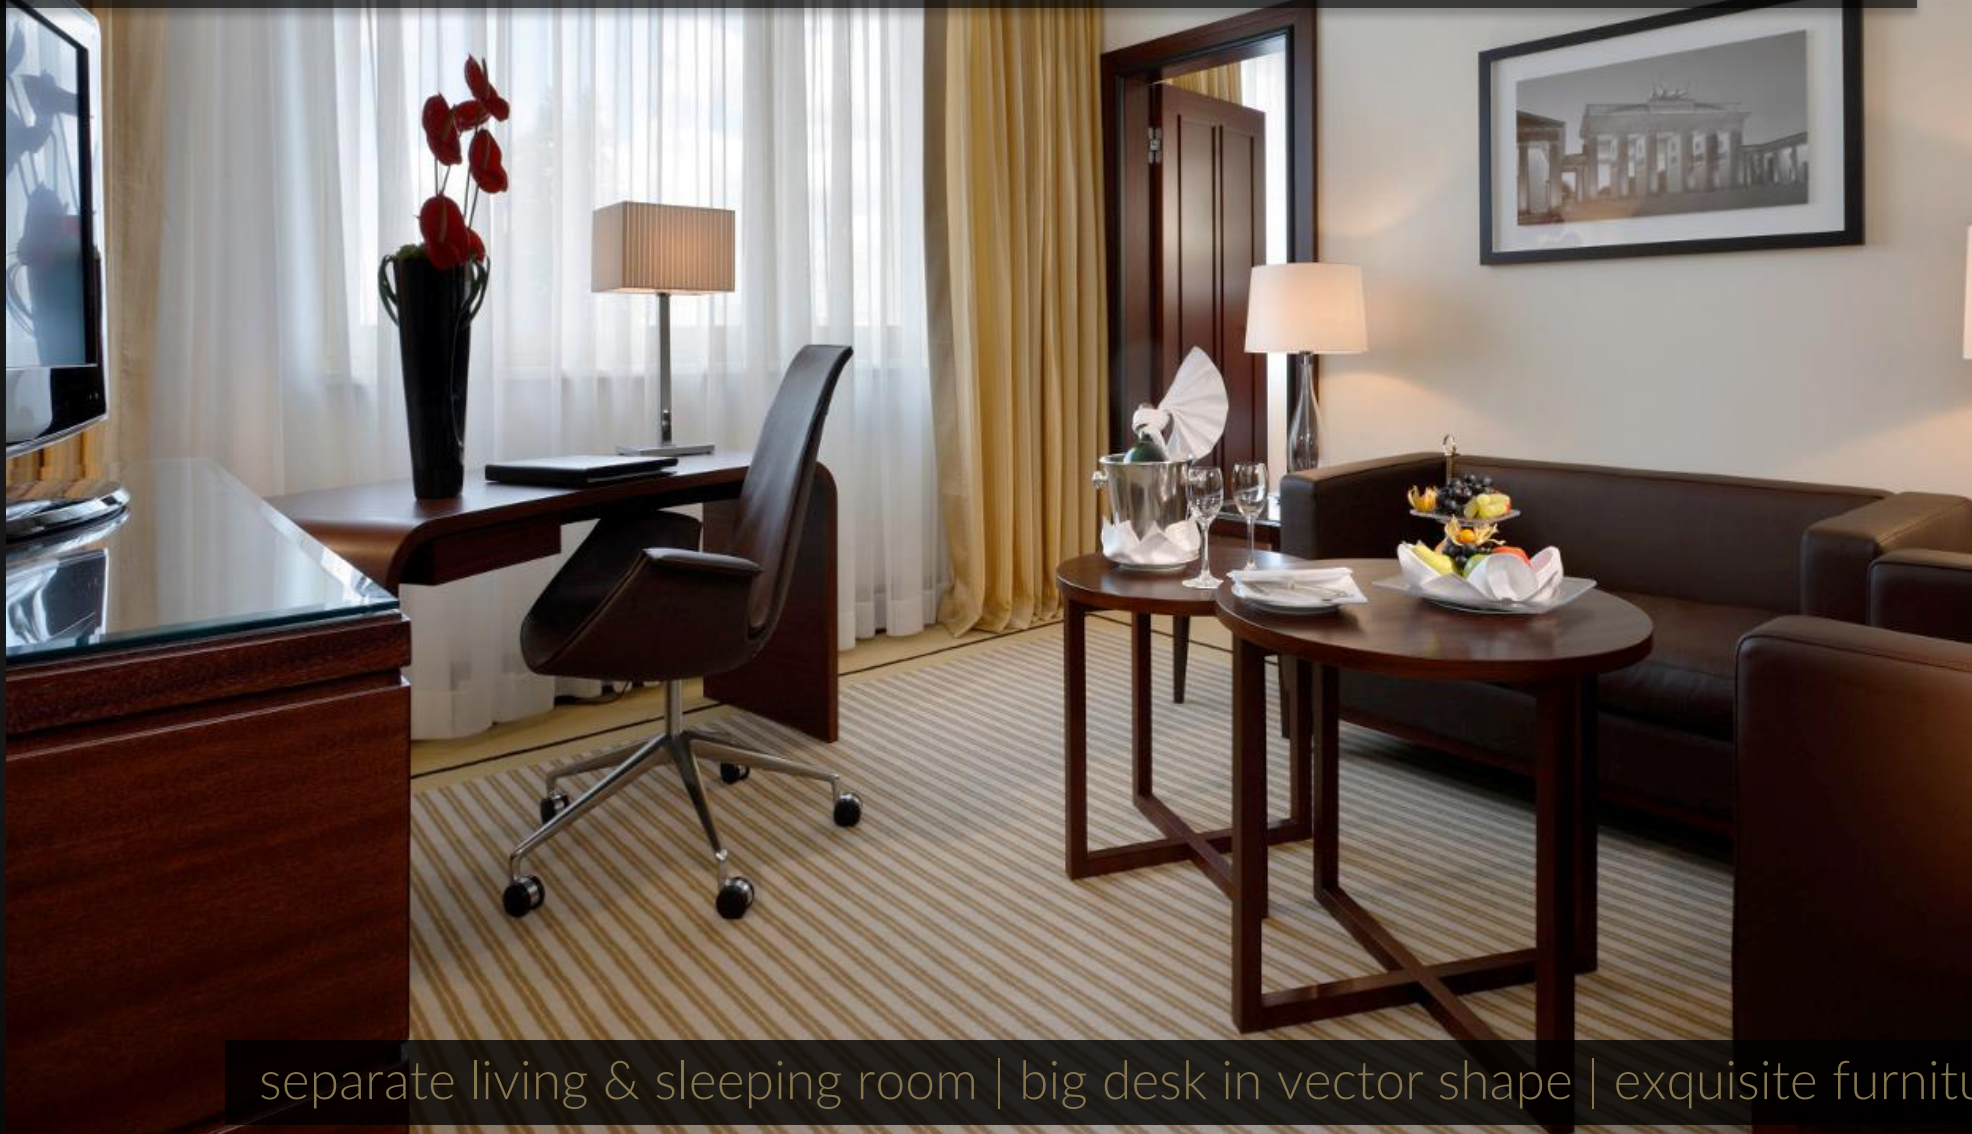

elegance | marble bathrooms | special atmosphere | inimitably decoration

Executive Room

exquisite furniture | harmony | bright & pleasant colors | warm & timeless

**HOTEL BRISTOL
BERLIN**

variety of
SUITES

Junior Suite

lovingly furnished | fine details | classic style | comfortable seating

Executive Suite

separate living & sleeping room | big desk in vector shape | exquisite furniture | exclusive view

Balcony Suite